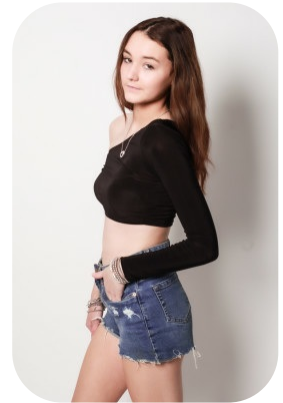

Additional Talents:

BIKE - SWIM - ROLLEBLADE - ICESKATE

NETBALL