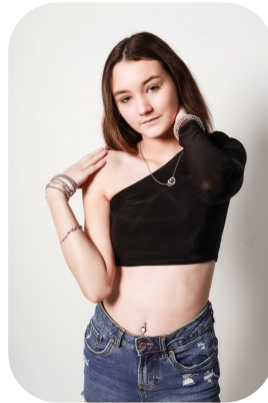

Additional Talents:

BIKE - SWIM - ROLLEBLADE - ICESKATE

NETBALL